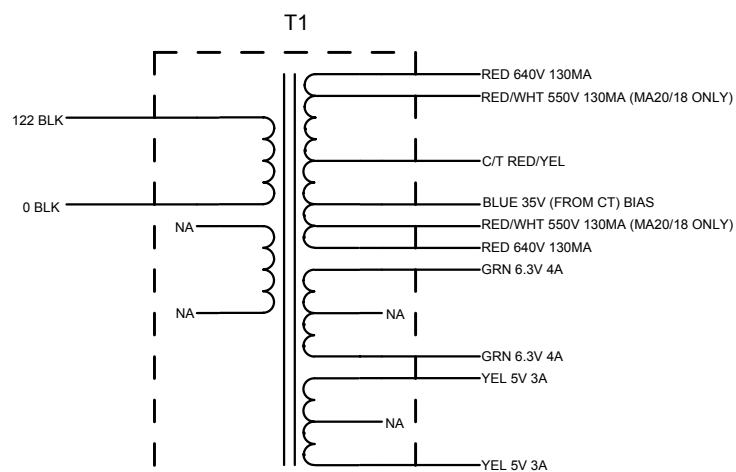

MISSION AMPS MA-20 POWER TRANSFORMER
 NOTE: MA-20 HAS NO 550V TAPS (NO RED/WHITE) OUTPUT
 NOTE: NA INDICATES NOT AVAILABLE (DOES NOT EXIST)
 DOMESTIC 122V SINGLE PRIMARY

MISSION AMPS
 5563 B GRAY ST.
 ARVADA, CO 80002
 WWW.MISSIONAMPS.COM

Sheet Title: MA-20 PT AND MA-20/18 PT

Sheet File Name:

Size:
A

Document Number:

MA-20 PT & MA-20/18 PT

Rev.:

A

Sheet Creation date:
03/02/2006